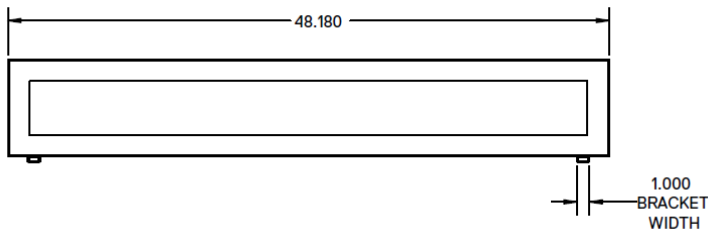

Surface Mount

Dimensions and specifications subject to change without notice.

JOB NAME:

CAT#:

TYPE:

DIMENSIONS

Pendant Mount

BACK VIEW

TOP

Wall Mount

BRACKET DEPTH, SCREW TO
WOODEN STUD, DRYWALL
AROUND THE BRACKET

Dimensions and specifications subject to change without notice.

JOB NAME:

CAT#:

TYPE:

ORDERING