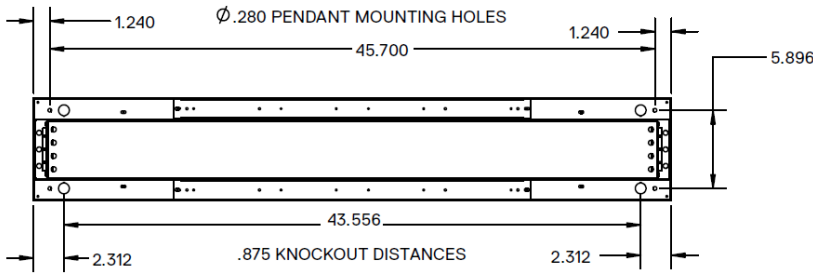

Surface Mount

Dimensions and specifications subject to change without notice.

JOB NAME:

CAT#:

TYPE:

DIMENSIONS

Pendant Mount

BACK VIEW

TOP

Wall Mount

BRACKET DEPTH, SCREW TO
WOODEN STUD, DRYWALL
AROUND THE BRACKET

Dimensions and specifications subject to change without notice.

JOB NAME:

CAT#:

TYPE:

ORDERING