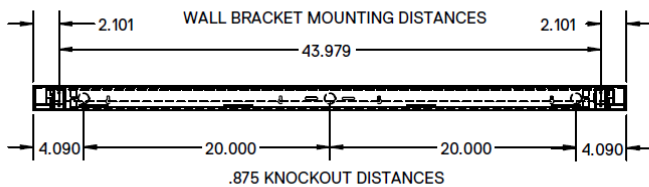

Surface Mount

Dimensions and specifications subject to change without notice.

JOB NAME:

CAT#:

TYPE:

DIMENSIONS

Pendant Mount

BACK VIEW

TOP

Wall Mount

BRACKET DEPTH, SCREW TO
WOODEN STUD, DRYWALL
AROUND THE BRACKET

Dimensions and specifications subject to change without notice.

JOB NAME:

CAT#:

TYPE:

ORDERING