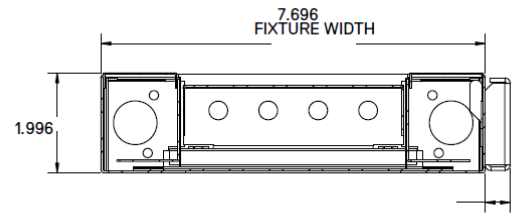

Surface Mount

Dimensions and specifications subject to change without notice.

JOB NAME:

CAT#:

TYPE:

DIMENSIONS

Pendant Mount

BACK VIEW

TOP

Wall Mount

BRACKET DEPTH, SCREW TO
WOODEN STUD, DRYWALL
AROUND THE BRACKET

Dimensions and specifications subject to change without notice.

JOB NAME:

CAT#:

TYPE:

ORDERING