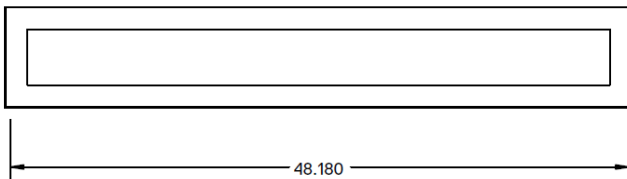

Surface Mount

Dimensions and specifications subject to change without notice.

JOB NAME:

CAT#:

TYPE:

DIMENSIONS

Pendant Mount

BACK VIEW

TOP

Wall Mount

BRACKET DEPTH, SCREW TO
WOODEN STUD, DRYWALL
AROUND THE BRACKET

Dimensions and specifications subject to change without notice.

JOB NAME:

CAT#:

TYPE:

ORDERING