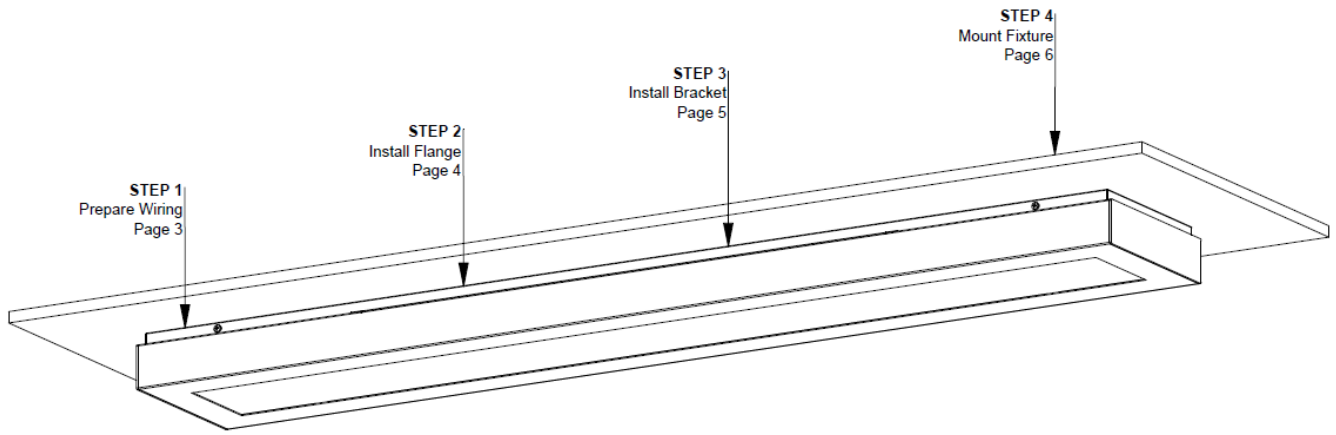

DIMENSIONS

Surface Mount