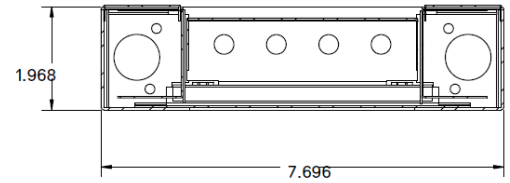

Surface Mount

Dimensions and specifications subject to change without notice.

JOB NAME:

CAT#:

TYPE:

DIMENSIONS

Pendant Mount

BACK VIEW

TOP

Wall Mount

BRACKET DEPTH, SCREW TO
WOODEN STUD, DRYWALL
AROUND THE BRACKET

Dimensions and specifications subject to change without notice.

JOB NAME:

CAT#:

TYPE:

ORDERING